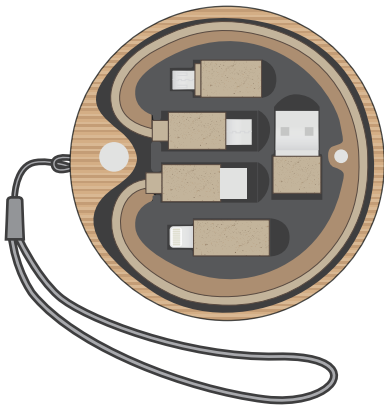

Your Ref:	Quantity:	Product Code: ZP1084
Our Ref:	Version: 1	Product Colour: NATURAL

PRINTING CONCERNS:**PRODUCT INFO:**

We stock this item in the following colours

PANTONE REFERENCE(S)

● Engrave

ARTWORK SCALE 100%

Max engrave area: 75mm x 75mm

Product Image for visualisation
- colours may vary

The dashed line is to demonstrate print area and will not appear on your printed item

PLEASE NOTE:

- All colours including print and product are for visual purposes only and should not be regarded as the actual colour of the product and print.
- Some products may vary from batch to batch and may differ from previous orders.
- The colour and texture of a product can also have an effect on the final print colour.
- By approving this order we accept that you understand these terms.